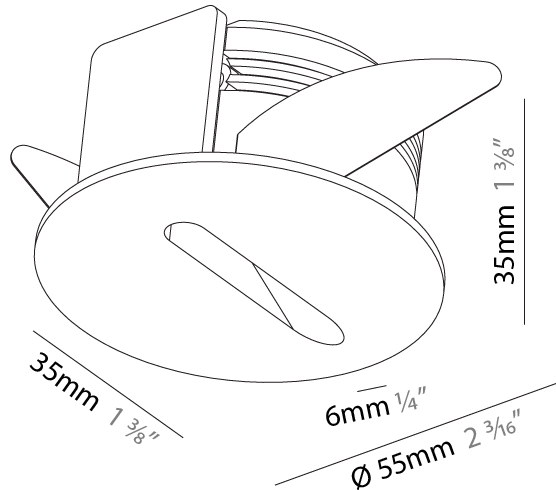

1. To build a product code in our configurator select the specify button on the base model # product page
2. To build a manual product code on this datasheet choose from the options listed below in blue font and add the suffix to the base model #

GENERAL

Series: Delight
Subseries: Delight Lollipop Round
Brand: Prolicht
Division: Architectural
Mounting Type: Recessed
Mounting Location: Wall
Subcategory: Step Light

PHYSICAL

Shape: Round
Diameter (mm): 55
Diameter (in): 2 3/16
Depth (mm): 35
Depth (in): 1 3/8
Ceiling Thickness (mm): 10 / 15
Min. Recessing Depth (mm): 40
Min. Recessing Depth (in): 1 9/16
Light Distribution: Asymmetric
Weight (kg): 0.11
Weight (lbs): 0.25
Fixture Finish: SSR / BKV / CWI / CRY / HAB / UFT / ITA / RUA / FTG / MYG / LOD / PUS / FRO / FUP / KIA / POP / BLS / SPG / MEY / GOH / GUM / CHC / COM / ABZ / JAG / OBR / MOS / ROR
Fixture Material: Aluminum
Cut-out Measurements: Ø50mm / 1 15/16"

ELECTRICAL

Lamp Type: LED (Zhaga Standard)
Input Wattage (W): 2.2
Total Output Wattage (W): 2
Dimming: 0-10V Dimming / Phase Dimming (120Vac Only)
Driver Included: No
Driver Location: Remote
Driver Type: Constant Current - 120 / 277Vac
Input Voltage (V): 120 - 277
Constant Current (MA): 700

LED

Number of LEDs: 1
Color Temperature (°K): 2700 / 3000 / 4000
Max. Delivered Lumen (lm): 80 / 80 / 90
CRI: >90 CRI
Lamp Life (hrs): 50000

OPTICAL

RATINGS AND CERTIFICATIONS

Certified By: Certified for North American Standards
IP rating: IP20