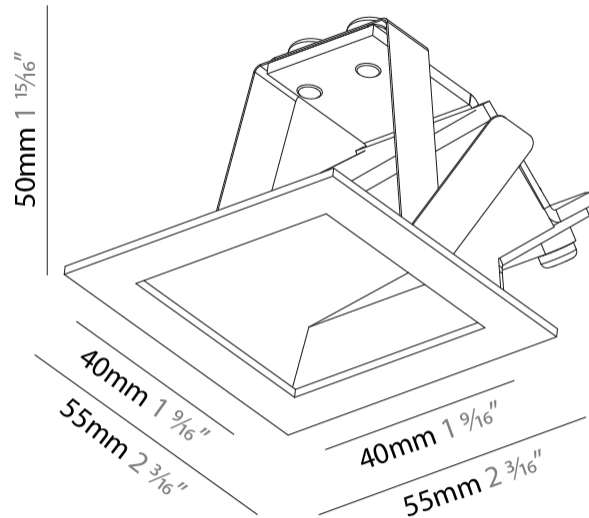

PHYSICAL

Shape: Square _____
Length (mm): 55 _____
Length (in): 2 ³/₁₆ _____
Height (mm): 55 _____
Depth (mm): 50 _____
Height (in): 2 ³/₁₆ _____
Depth (in): 1 ¹⁵/₁₆ _____
Ceiling Thickness (mm): 10-15 _____
Ceiling Thickness (in): 3/8 - 9/16 _____
Min. Recessing Depth (mm): 15 _____
Min. Recessing Depth (in): 9/16 _____
Light Distribution: Asymmetric _____
Weight (kg): 0.11 _____
Weight (lbs): 0.25 _____
Fixture Finish: SSR / BKV / CWI / CRY / HAB / UFT / ITA / RUA / FTG / MYG / LOD / PUS / FRO / FUP / KIA / POP / BLS / SPG / MEY / GOH / GUM / CHC / COM / ABZ / JAG / OBR / MOS / ROR _____
Fixture Material: Aluminum _____

ELECTRICAL

Lamp Type: LED (Zhaga Standard) _____
Input Wattage (W): 2.2 _____
Total Output Wattage (W): 2 _____
Dimming: Tri-Mode (Non-Dimming and Phase Dimming (120Vac only) and 0-10V Dimming) _____
Driver Included: No _____
Driver Location: Remote _____
Driver Type: Constant Current - Universal _____
Input Voltage (V): 120 - 277 _____
Constant Current (MA): 700 _____

LED

Number of LEDs: 1 _____
Color Temperature (°K): 2700 / 3000 / 4000 _____
Max. Delivered Lumen (lm): 50 _____
Nominal Lumen (lm): 170 _____
CRI: >90 CRI _____
Lamp Life (hrs): 50000 _____

OPTICAL

RATINGS AND CERTIFICATIONS

Certified By: Certified for North American Standards _____
IP rating: IP20 _____